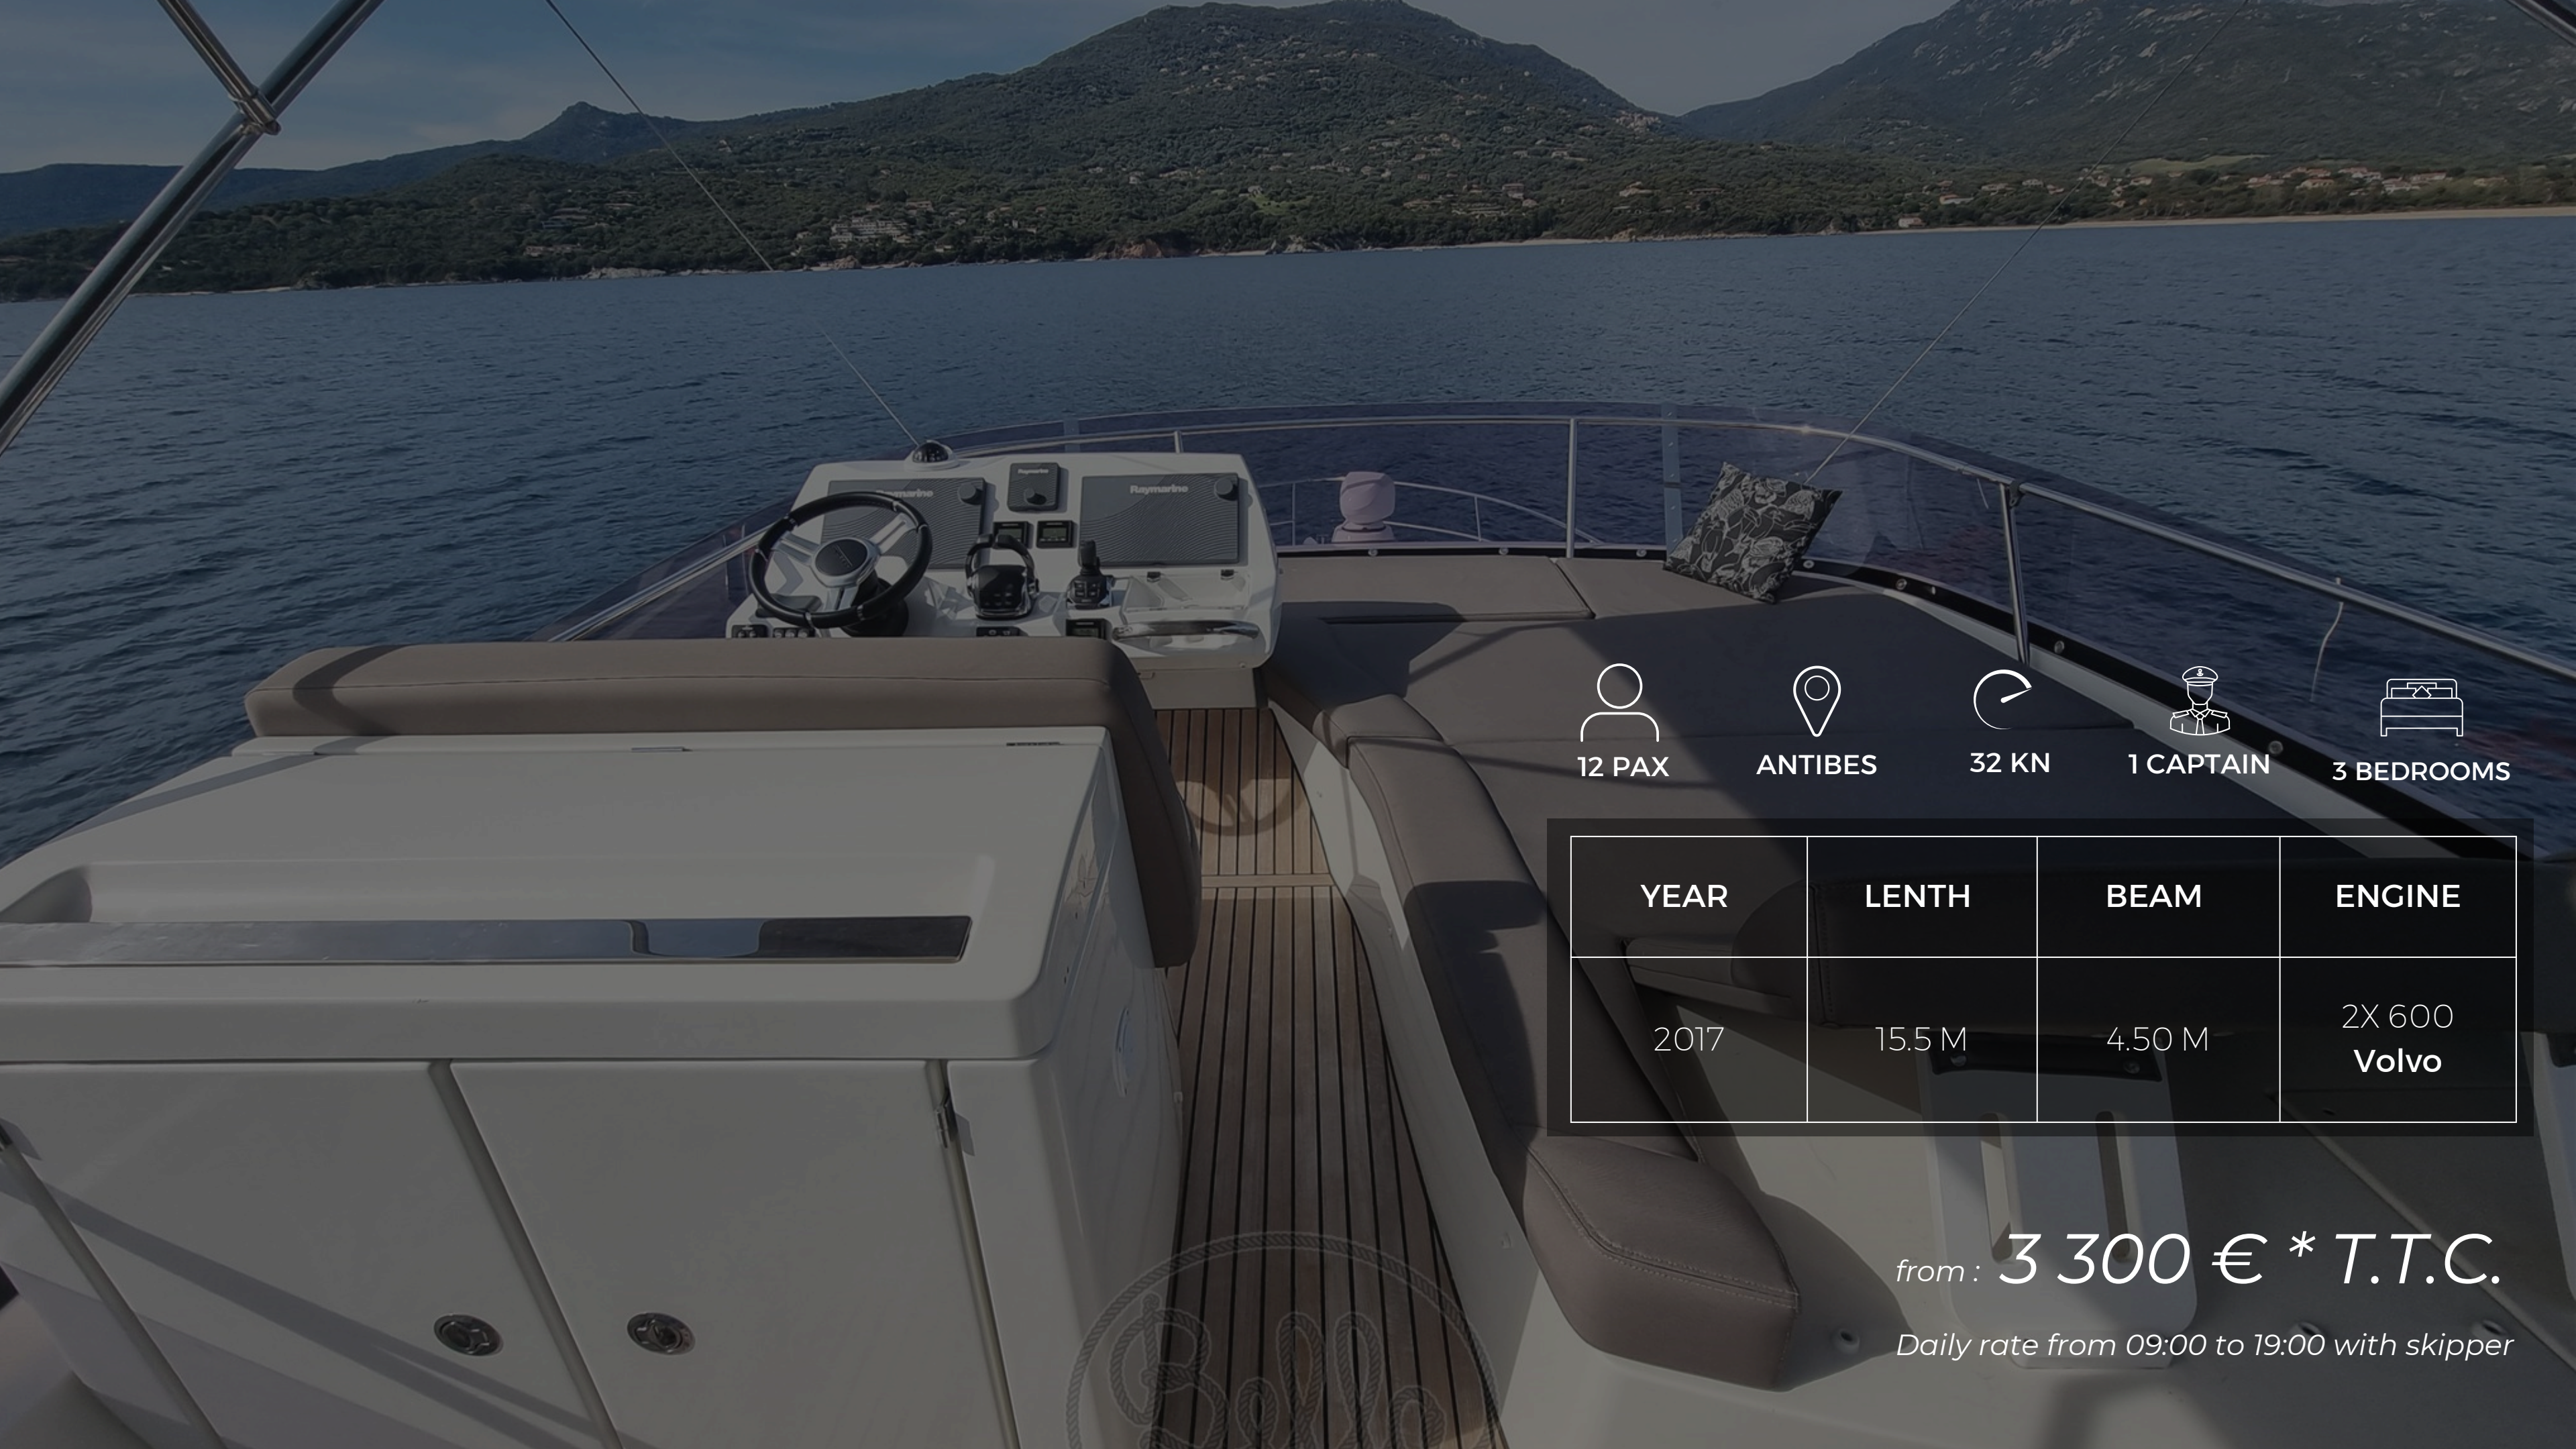

## INSIDE

The Prestige 500 offers luxurious comfort with a spacious and elegantly designed interior. Its salon features large windows that flood the space with natural light, creating a bright and inviting atmosphere. Plush seating arrangements provide ample space for relaxation and socializing. High-quality materials and finishes enhance the sense of sophistication throughout. The salon is also equipped with state-of-the-art entertainment systems, ensuring a premium experience on board.

# MASTER CABINE

The Prestige 500 offers luxurious comfort with a spacious and elegantly designed interior. Its salon features large windows that flood the space with natural light, creating a bright and inviting atmosphere. Plush seating arrangements provide ample space for relaxation and socializing. High-quality materials and finishes enhance the sense of sophistication throughout. The salon is also equipped with state-of-the-art entertainment systems, ensuring a premium experience on board.

12 PAX

ANTIBES

32 KN

1 CAPTAIN

3 BEDROOMS

YEAR	LENTH	BEAM	ENGINE
2017	15.5 M	4.50 M	2X 600 <b>Volvo</b>

from: **3 300 € \* T.T.C.**

Daily rate from 09:00 to 19:00 with skipper